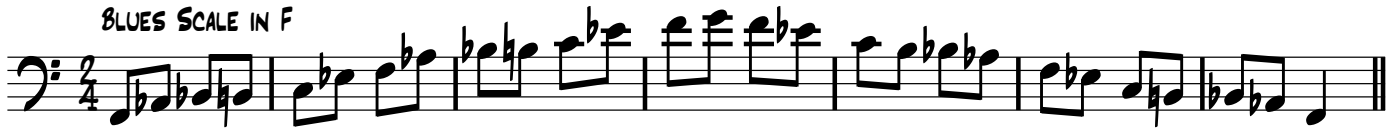

ALL STATE JAZZ BAND SCALES - HIGH SCHOOL

BLUES SCALE IN F

8 BLUES SCALE IN B FLAT

15 II/V7/I IN SCALE C

22

29 II/V7/I IN SCALE B FLAT

36

43 CHROMATIC SCALE